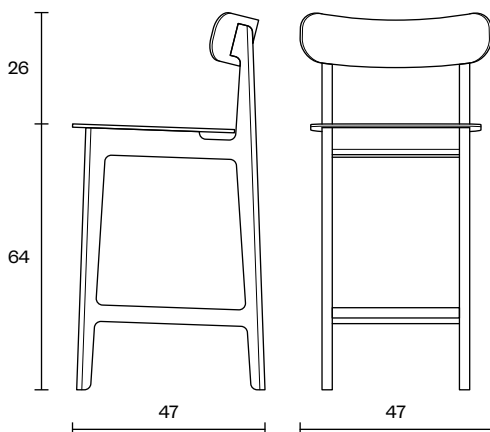

Fine Counter Stool

This is a simple, archetypal stool. Its visual harmony is achieved by technical solutions invisible to the eye. The stool is delicate and subtle in form, while also being surprisingly firm. The design is an interplay between its minimalist and subtle lines and stable physical characteristics. It is usually used for kitchen counters and islands. There is a possibility of the seat upholstering for additional comfort.

Design	Zoran Jedrejčić
Dimensions	47x47x90 cm (Seater Height 64 cm)
Weight	5.7 / *6.0 kg
Wood & Plywood choice	<ul style="list-style-type: none"> • Beech – Natural / Colored
Combinations	<ul style="list-style-type: none"> • Wooden Counter Stool • Wooden Counter Stool with upholstered seater part
Packaging Info	5 Layer Cardboard Box <ul style="list-style-type: none"> • Max. per Box: 1 Counter Stool • Gross Weight: Ca. 8.2 / *8.8 kg • Volume: 0.29 m³ • Box Size: 55x55x95 cm