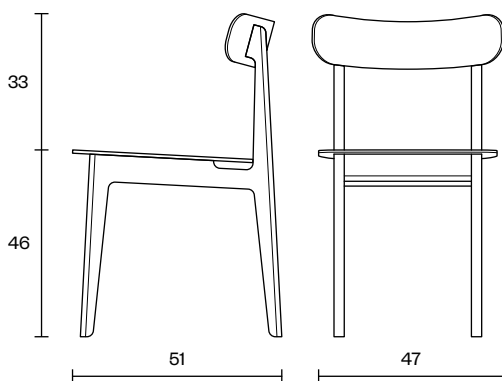

Fine

Dining Chair

Fine is a traditional chair in the best sense of the word. Its visual harmony is achieved by technical solutions invisible to the eye. The chair is delicate and subtle in form, while also being surprisingly firm. The design is an interplay between its minimalist and subtle lines and stable physical characteristics. It is intended for frequent use in public spaces, such as restaurants, bars and hotels, but it is also perfect for private interiors. There is a possibility of the seat upholstery for additional comfort.

Design	Zoran Jedrejčić
Dimensions	47x51x79 cm (Seater Height 46 cm)
Weight	4.8 / *5.1 kg
Wood & Plywood choice	<ul style="list-style-type: none"> • Beech – Natural / Colored
Combinations	<ul style="list-style-type: none"> • Wooden Chair • Wooden Chair with upholstered seater part
Packaging Info	5 Layer Cardboard Box <ul style="list-style-type: none"> • Max. per Box: 2 Chairs • Gross Weight: Ca. 12.1 / *12.6 kg • Volume: 0.29 m³ • Box Size: 47x62x102 cm