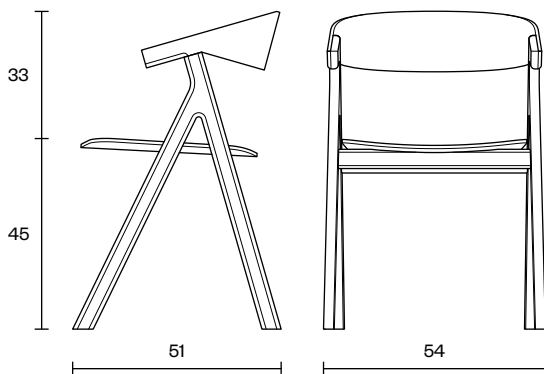

Horn

Dining Chair

Horn is a chair of clear lines and compact dimensions, as well as exceptional physical and visual lightness. Due to its proportionate and monolithic look, the chair is suitable for restaurants and hotels. Horn is a conceptual mixture of chair with armrest and chair without armrest while its seat and back can be upholstered for additional comfort.

Design	Zoran Jedrejčić
Dimensions	54x51x78 cm (Seater Height 45 cm)
Weight	4.6 /*6.2 kg
Wood & Plywood choice	<ul style="list-style-type: none"> • Beech – Natural / Colored
Combinations	<ul style="list-style-type: none"> • Wooden Chair • Wooden Chair with upholstered seater & back part
Packaging Info	5 Layer Cardboard Box <ul style="list-style-type: none"> • Max. per Box: 1 Chair • Gross Weight: Ca. 7.1 / *8.7 kg • Volume: 0.25 m³ • Box Size: 56x56x80 cm