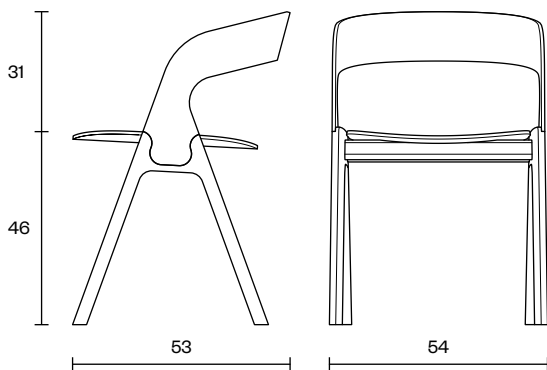

Lavi

Dining Chair

Lavi is a stable chair of harmonious form and striking details. The harmony of its proportions is supplemented with ornamented junctures, making the Lavi an excellent choice when an interior needs additional character. Lavi can be made of Beech or Oak Solid Wood and the seat can be upholstered for additional comfort.

Design	Zoran Jedrejčić
Dimensions	54x53x77 cm (Seater Height 46 cm)
Weight	4.6 / *5.6 kg
Wood & Plywood choice	<ul style="list-style-type: none"> • Beech – Natural / Colored • Oak – Natural
Combinations	<ul style="list-style-type: none"> • Wooden Chair • Wooden Chair with upholstered seater part
Packaging Info	5 Layer Cardboard Box <ul style="list-style-type: none"> • Max. per Box: 1 Chair • Gross Weight: Ca. 7.1 / *8.1 kg • Volume: 0.25 m³ • Box Size: 56x56x80 cm