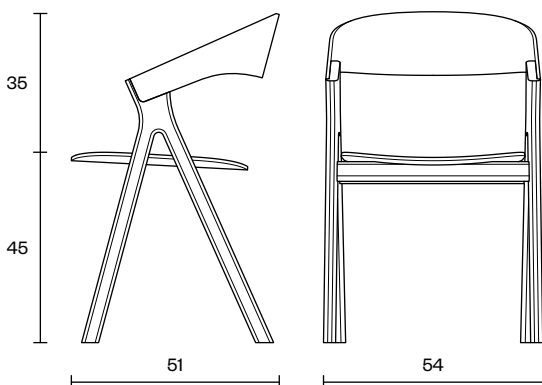

My Dining Chair

My Dining Chair is a compact and stable chair of clear lines. The chair's simple and restrained design is supplemented with a specific detail – its thick legs develop into small armrests. The character is lent to this chair by the pronounced junctures of the backrest and chair legs. The chair can be made of Beech or Oak Solid Wood and the seat is optionally upholstered to add comfort.

Design	Zoran Jedrejčić
Dimensions	54x51x80 cm (Seater Height 45 cm)
Weight	4.8 / *5.8 kg
Wood & Plywood choice	<ul style="list-style-type: none"> • Beech – Natural / Colored • Oak – Natural
Combinations	<ul style="list-style-type: none"> • Wooden Chair • Wooden Chair with upholstered seater part
Packaging Info	5 Layer Cardboard Box <ul style="list-style-type: none"> • Max. per Box: 1 Chair • Gross Weight: Ca. 7.3 / *8.3 kg • Volume: 0.25 m³ • Box Size: 56x56x80 cm