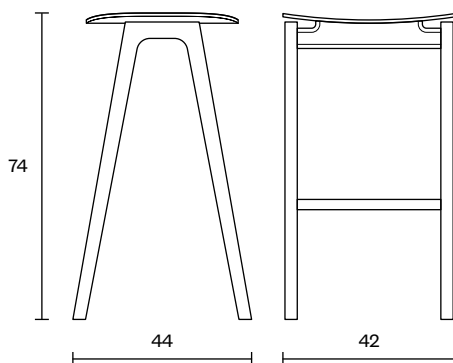

## Bar Stool

Ritz Bar Stool is archetypically simple and highly functional. It is exceptionally stable and esthetically light, which makes it suitable for furnishing different ambiances without altering their character. Its technical solutions are unobtrusive, preserving the stool's simplicity of form. There is a possibility of the seat upholstery for additional comfort.

<b>Design</b>	Zoran Jedrejčić
<b>Dimensions</b>	42x44x74 cm (Seater Height 74 cm)
<b>Weight</b>	3.9 / *4.6 kg
<b>Wood &amp; Plywood choice</b>	<ul style="list-style-type: none"> <li>• Beech – Natural / Colored</li> </ul>
<b>Combinations</b>	<ul style="list-style-type: none"> <li>• Wooden Bar Stool</li> <li>• Wooden Bar Stool with upholstered seater part</li> </ul>
<b>Packaging Info</b>	5 Layer Cardboard Box <ul style="list-style-type: none"> <li>• Max. per Box: 1 Bar Stool</li> <li>• Gross Weight: Ca. 6.4 / *7.1 kg</li> <li>• Volume: 0.16 m<sup>3</sup></li> <li>• Box Size: 45x45x80 cm</li> </ul>