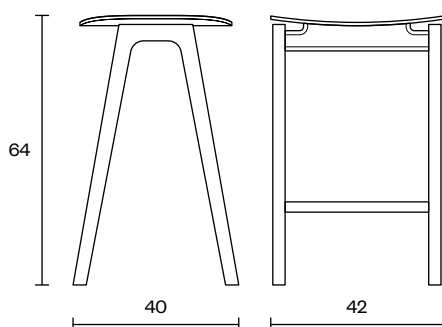

Ritz

Counter Stool

Ritz Counter Stool is a simple and functional stool. It is exceptionally stable, visually light and somewhat lower than the Bar Stool. It is intended for kitchen islands and counters. Its coherent shapes and simplicity make it suitable for different interior solutions. There is a possibility of the seat upholstering for additional comfort.

Design	Zoran Jedrejčić
Dimensions	42x40x64 cm (Seater Height 64 cm)
Weight	3.7 / *4.4 kg
Wood & Plywood choice	<ul style="list-style-type: none"> • Beech – Natural / Colored
Combinations	<ul style="list-style-type: none"> • Wooden Counter Stool • Wooden Counter Stool with upholstered seater part
Packaging Info	5 Layer Cardboard Box <ul style="list-style-type: none"> • Max. per Box: 1 Counter Stool • Gross Weight: Ca. 6.2 / *6.9 kg • Volume: 0.16 m³ • Box Size: 45x45x80 cm