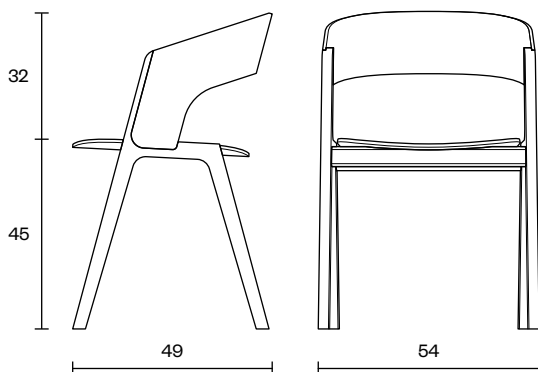

Ritz

Dining Chair

Ritz is a highly comfortable, compact dimensions chair, designed for restaurants. Due to its classical and restrained form, it is easily fitted into the interiors of different type and size, and various ambiences, both public and private. There is a possibility of upholstering the seat and the back for additional comfort.

Design	Zoran Jedrejčić
Dimensions	54x49x77 cm (Seater Height 45 cm)
Weight	4.6 / *6.6 kg
Wood & Plywood choice	<ul style="list-style-type: none"> • Beech – Natural / Colored
Combinations	<ul style="list-style-type: none"> • Wooden Chair • Wooden Chair with upholstered seater & back part
Packaging Info	5 Layer Cardboard Box <ul style="list-style-type: none"> • Max. per Box: 1 Chair • Gross Weight: Ca. 7.1 / *9.1 kg • Volume: 0.25 m³ • Box Size: 56x56x80 cm