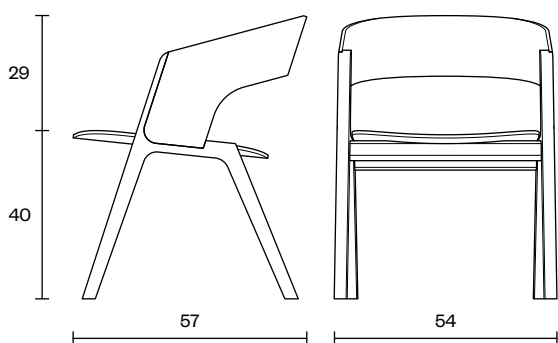

## Easy Chair

Ritz Easy Chair is a highly comfortable chair with the emphasized armchair geometry. It is designed for hotels and waiting areas. It is smaller than an armchair, which enables great economy of space. Its seat and back are always upholstered for superior comfort.

<b>Design</b>	Zoran Jedrejčić
<b>Dimensions</b>	54x57x69 cm (Seater Height 40 cm)
<b>Weight</b>	6.8 kg
<b>Wood &amp; Plywood choice</b>	<ul style="list-style-type: none"> <li>• Beech – Natural / Colored</li> </ul>
<b>Combinations</b>	<ul style="list-style-type: none"> <li>• Wooden Easy Chair with upholstered seater &amp; back part</li> </ul>
<b>Packaging Info</b>	5 Layer Cardboard Box <ul style="list-style-type: none"> <li>• Max. per Box: 1 Easy Chair</li> <li>• Gross Weight: Ca. 9.3 kg</li> <li>• Volume: 0.24 m<sup>3</sup></li> <li>• Box Size: 57x57x75 cm</li> </ul>