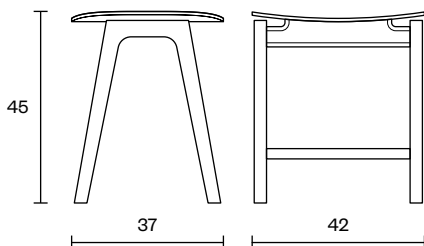

Ritz Stool

Ritz Stool has the seat height of a dining chair. It is intended for public environments which require this type of sitting arrangement, but also for private spaces. There is a possibility of the seat upholstering for additional comfort.

Design	Zoran Jedrejčić
Dimensions	42x37x45 cm (Seater Height 45 cm)
Weight	3.2 / *3.9 kg
Wood & Plywood choice	<ul style="list-style-type: none"> • Beech – Natural / Colored
Combinations	<ul style="list-style-type: none"> • Wooden Stool • Wooden Stool with upholstered seater part
Packaging Info	5 Layer Cardboard Box <ul style="list-style-type: none"> • Max. per Box: 1 Stool • Gross Weight: Ca. 5.2 / *5.9 kg • Volume: 0.09 m³ • Box Size: 40x45x50 cm