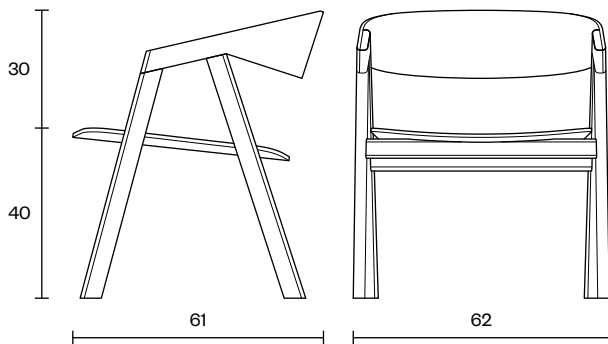

# Simple Armchair

Simple Armchair is a classic armchair which due to its simple and harmonious form evokes the impression of a visually lean and subtle chair, while simultaneously bragging armchair comfort. These characteristics make Simple Armchair excellent for furnishing any type of interior. Its seat and back are always upholstered for superior comfort.

<b>Design</b>	Zoran Jedrejčić
<b>Dimensions</b>	62x61x70 cm (Seater Height 40 cm)
<b>Weight</b>	8.5 kg
<b>Wood &amp; Plywood choice</b>	<ul style="list-style-type: none"> <li>• Beech – Natural / Colored</li> </ul>
<b>Combinations</b>	<ul style="list-style-type: none"> <li>• Wooden Armchair with upholstered seater &amp; back part</li> </ul>
<b>Packaging Info</b>	5 Layer Cardboard Box <ul style="list-style-type: none"> <li>• Max. per Box: 1 Armchair</li> <li>• Gross Weight: Ca. 11.0 kg</li> <li>• Volume: 0.33 m<sup>3</sup></li> <li>• Box Size: 66x66x75 cm</li> </ul>