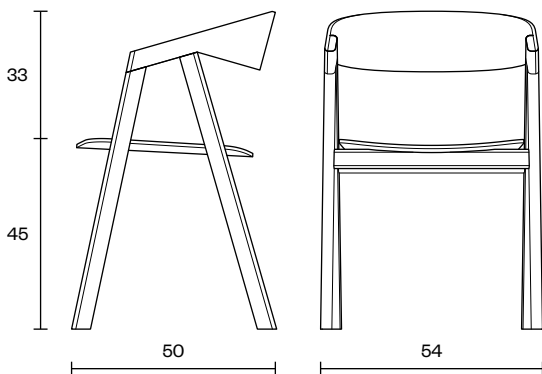

Simple Dining Chair

An archetypal chair of subtle lines and compact dimensions. Simple Dining Chair is exceptionally light, both physically and visually. Its simple and clean design would not compromise the harmony of any interior. Simple seat and back can optionally be upholstered for superior comfort.

| | |
|----------------------------------|---|
| Design | Zoran Jedrejčić |
| Dimensions | 54x50x78 cm (Seater Height 45 cm) |
| Weight | 4.7 / *6.3 kg |
| Wood & Plywood choice | <ul style="list-style-type: none"> • Beech – Natural / Colored |
| Combinations | <ul style="list-style-type: none"> • Wooden Chair • Wooden Chair with upholstered seater & back part |
| Packaging Info | 5 Layer Cardboard Box <ul style="list-style-type: none"> • Max. per Box: 1 Chair • Gross Weight: Ca. 7.2 / *8.8 kg • Volume: 0.25 m³ • Box Size: 56x56x80 cm |