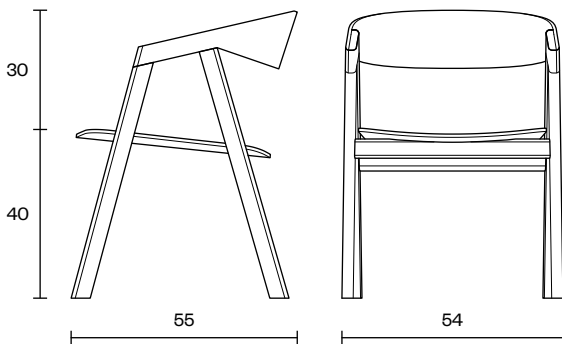

Simple Easy Chair

An archetypal chair of subtle lines and compact dimensions. Simple Easy Chair is exceptionally light, both physically and visually. The chair's simple and clean design would not compromise the harmony of any interior. Simple Easy Chair's seat and back are always upholstered for superior comfort. Similar to Dining Chair, yet somewhat lower, with the geometry of design which makes it more of an Armchair.

Design	Zoran Jedrejčić
Dimensions	54x55x70 cm (Seater Height 40 cm)
Weight	6.2 kg
Wood & Plywood choice	<ul style="list-style-type: none"> • Beech – Natural / Colored
Combinations	<ul style="list-style-type: none"> • Wooden Easy Chair with upholstered seater & back part
Packaging Info	5 Layer Cardboard Box <ul style="list-style-type: none"> • Max. per Box: 1 Easy Chair • Gross Weight: Ca. 8.7 kg • Volume: 0.24 m³ • Box Size: 57x57x75 cm