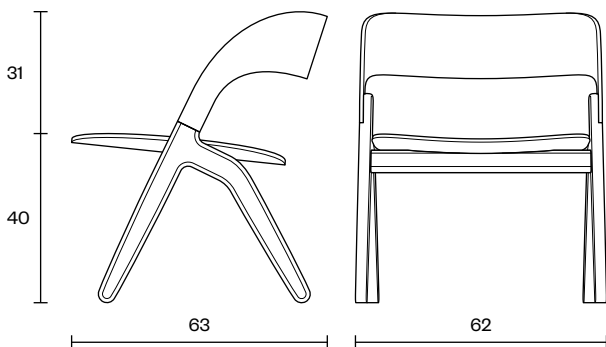

Still

Armchair

Still Armchair is a true and typical armchair. Its exceptional comfort, visual and physical lightness and compact dimensions make it a perfect fit for different types of interior. Still can be made of Beech or Oak Solid Wood and its seat and back are always upholstered for superior comfort.

Design	Zoran Jedrejčić
Dimensions	62x63x71 cm (Seater Height 40 cm)
Weight	8.1 kg
Wood & Plywood choice	<ul style="list-style-type: none"> • Beech – Natural / Colored • Oak – Natural
Combinations	<ul style="list-style-type: none"> • Wooden Armchair with upholstered seater & back part
Packaging Info	5 Layer Cardboard Box <ul style="list-style-type: none"> • Max. per Box: 1 Armchair • Gross Weight: Ca. 10.6 kg • Volume: 0.33 m³ • Box Size: 66x66x75 cm