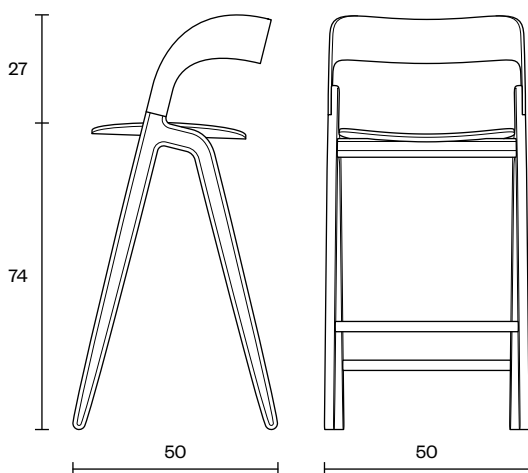

Still

Bar Stool

Still Bar Stool is striking due to its subtly elongated form, with the design developed to emphasize the comfort of its backrest. The stool is compact, proportionate and light. Its subtle details lend it character, making it suitable for furnishing private and public spaces. There is a possibility of the upholstering for additional comfort.

Design	Zoran Jedrejčić
Dimensions	50x50x101 cm (Seater Height 74 cm)
Weight	5.1 / *5.8 kg
Wood & Plywood choice	<ul style="list-style-type: none"> • Beech – Natural / Colored
Combinations	<ul style="list-style-type: none"> • Wooden Bar Stool • Wooden Bar Stool with upholstered seater part
Packaging Info	5 Layer Cardboard Box <ul style="list-style-type: none"> • Max. per Box: 1 Bar Stool • Gross Weight: Ca. 7.6 / *8.3 kg • Volume: 0.32 m³ • Box Size: 55x55x105 cm