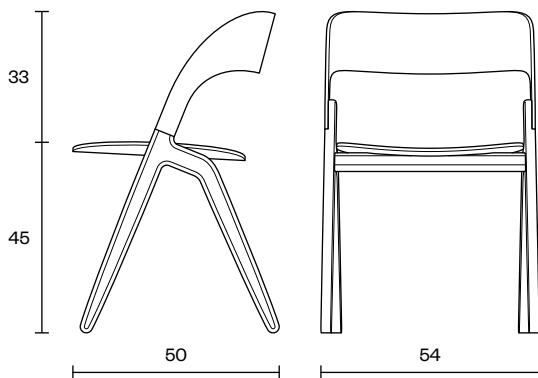

Still

Dining Chair

Still is inspired by the idea of iconic chair, still its name is derived from its unusual, yet subtle design, visually resisting the laws of statics. The chair is exceptionally comfortable and light. It can be made of Beech or Oak Solid Wood. Its seat can also be upholstered.

Design	Zoran Jedrejčić
Dimensions	54x50x78 cm (Seater Height 45 cm)
Weight	4.3 / *5.3 kg
Wood & Plywood choice	<ul style="list-style-type: none"> • Beech – Natural / Colored • Oak – Natural
Combinations	<ul style="list-style-type: none"> • Wooden Chair • Wooden Chair with upholstered seater part
Packaging Info	5 Layer Cardboard Box <ul style="list-style-type: none"> • Max. per Box: 1 Chair • Gross Weight: Ca. 6.8 / *7.8 kg • Volume: 0.25 m³ • Box Size: 56x56x80 cm