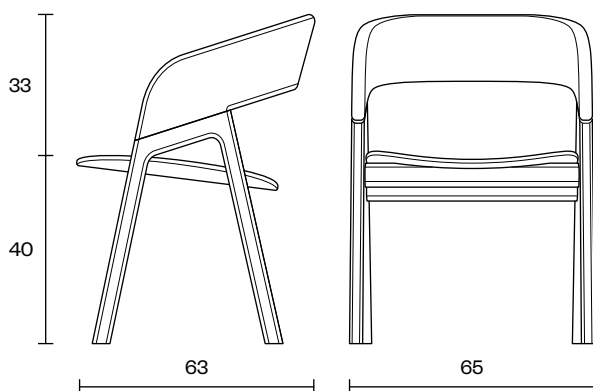

## Armchair

Aman is an archetypal armchair. Classical, simple and subtle lines are complemented with exceptional comfort. The harmony of the basic elements characterise the chair's design, making it visually unassuming. Its seat and back are always upholstered for additional comfort. The armchair can be used with or without the footrest.

<b>Design</b>	Zoran Jedrejčić
<b>Dimensions</b>	65x63x73 cm (Seater Height 46 cm)
<b>Weight</b>	7.7 - 8.4 kg
<b>Wood &amp; Plywood choice</b>	<ul style="list-style-type: none"> <li>• Beech - Natural / Colored</li> <li>• Oak - Natural</li> </ul>
<b>Combinations</b>	<ul style="list-style-type: none"> <li>• Wooden Armchair with upholstered seater &amp; back part</li> </ul>
<b>Packaging Info</b>	<ul style="list-style-type: none"> <li>• 5 Layer Cardboard Box</li> <li>• Max. per Box: 1 Armchair</li> <li>• Gross Weight: Ca. 10.4 - 11.2 kg</li> <li>• Volume: 0.32 m<sup>3</sup></li> <li>• Box Size: 75x65x65 cm</li> </ul>