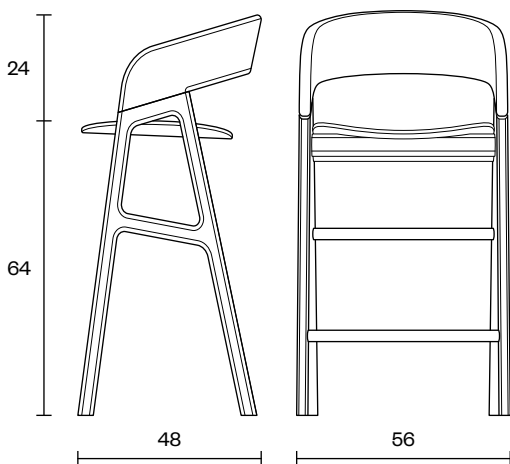

Aman

Counter Stool

Aman Counter Stool is a chair of superior sturdiness and stability. Its design is simple and clean. Aman Counter Stool is a bit lower than the bar stool, as it is intended for kitchen islands. Its upholstered seat and back provide additional comfort.

Design	Zoran Jedrejčić
Dimensions	56x48x88 cm (Seater Height 64 cm)
Weight	6.7 / 7.5 kg
Wood & Plywood choice	<ul style="list-style-type: none"> • Beech - Natural / Colored • Oak - Natural
Combinations	<ul style="list-style-type: none"> • Wooden Counter Stool with upholstered seater & back part
Packaging Info	5 Layer Cardboard Box <ul style="list-style-type: none"> • Max. per Box: 1 Counter Stool • Gross Weight: Ca. 9.1 / 9.9 kg • Volume: 0.27 m³ • Box Size: 90x58x52 cm