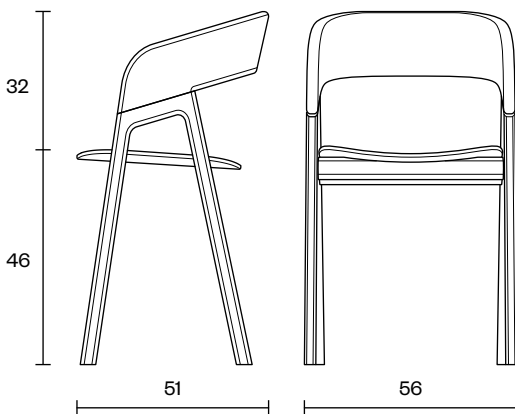

Aman

Dining Chair

Aman Dining Chair is the epitome of a classical dining chair. With its harmonious line and the light yet stable form, the chair easily fits different spaces. Due to its subtle and unassuming design, Aman Dining Chair is suitable for restaurants, hotels and other public spaces.

| | |
|----------------------------------|---|
| Design | Zoran Jedrejčić |
| Dimensions | 56x51x78 cm (Seater Height 46 cm) |
| Weight | 5.8 / *6.6 kg |
| Wood & Plywood choice | <ul style="list-style-type: none"> • Beech - Natural / Colored • Oak - Natural |
| Combinations | <ul style="list-style-type: none"> • Wooden Chair with upholstered seater & back part |
| Packaging Info | 5 Layer Cardboard Box <ul style="list-style-type: none"> • Max. per Box: 1 Chair • Gross Weight: Ca. 8.1 / *8.7 kg • Volume: 0.24 m³ • Box Size: 80x55x55 cm |