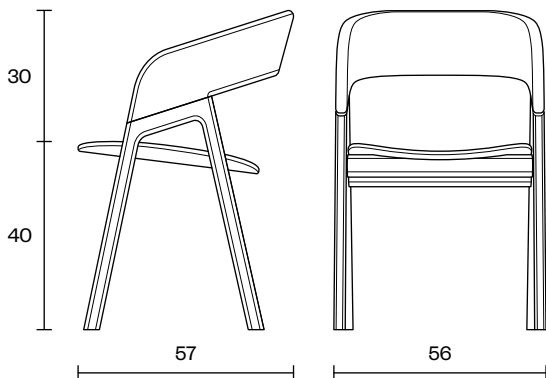

Aman

Easy Chair

Aman Dining Chair is the epitome of a classical dining chair. With its harmonious line and the light yet stable form, the chair easily fits different spaces. Due to its subtle and unassuming design, Aman Dining Chair is suitable for restaurants, hotels and other public spaces.

Design	Zoran Jedrejčić
Dimensions	56x57x70 cm (Seater Height 40 cm)
Weight	5.9 - 6.7 kg
Wood & Plywood choice	<ul style="list-style-type: none"> • Beech - Natural / Colored • Oak - Natural
Combinations	<ul style="list-style-type: none"> • Wooden Chair with upholstered seater & back part
Packaging Info	5 Layer Cardboard Box <ul style="list-style-type: none"> • Max. per Box: 1 Easy Chair • Gross Weight: Ca. 8.1 - 8.9 kg • Volume: 0.22 m³ • Box Size: 72x55x55 cm