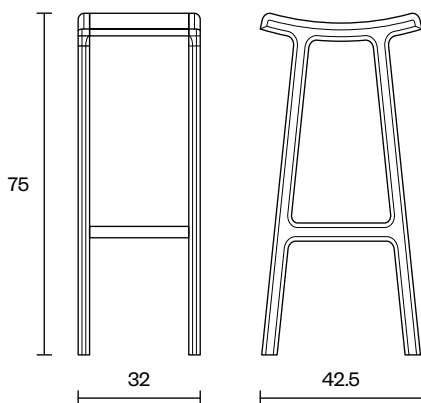

Kyoto

Bar Stool

Kyoto is a bar stool of exceptional sturdiness and stability. Its shape is the embodiment of simple and clean design with subtle accents, making Kyoto Bar Stool a striking and desirable piece. The technical solution of the seat developed for increased comfort is an epitome of functional design.

Design	Zoran Jedrejčić
Dimensions	42.5x32x75 cm (Seater Height 74 cm)
Weight	4.7 - 5.8 kg
Wood & Plywood choice	<ul style="list-style-type: none"> • Beech - Natural / Colored • Oak - Natural
Combinations	<ul style="list-style-type: none"> • Wooden Bar Stool
Packaging Info	5 Layer Cardboard Box <ul style="list-style-type: none"> • Max. per Box: 1 Bar Stool • Gross Weight: Ca. 6.0 - 7.0 kg • Volume: 0.12 m³ • Box Size: 78x45x34 cm