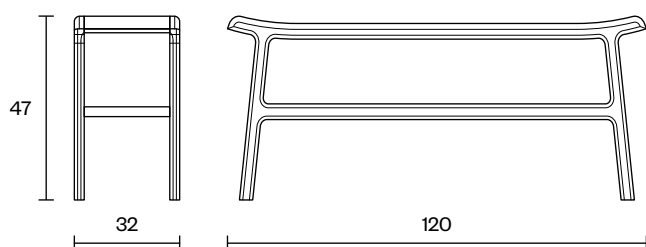

Kyoto Bench

Kyoto Bench is derived from the characteristic aestheticism of the entire Tokyo collection. This is a piece of extreme sturdiness, while its simple and stylised shape, combined with its visual stability, make it suitable for all spaces, especially public ones. The bench can be made in beech or oak wood.

Design	Zoran Jedrejčić
Dimensions	120x32x47 cm (Seater Height 45 cm)
Weight	8.0 - 9.2 kg
Wood & Plywood choice	<ul style="list-style-type: none"> • Beech - Natural / Colored • Oak - Natural
Combinations	<ul style="list-style-type: none"> • Wooden Bench
Packaging Info	5 Layer Cardboard Box <ul style="list-style-type: none"> • Max. per Box: 1 Bench • Gross Weight: Ca. 10.2 - 11.3 kg • Volume: 0.22 m³ • Box Size: 130x50x34 cm