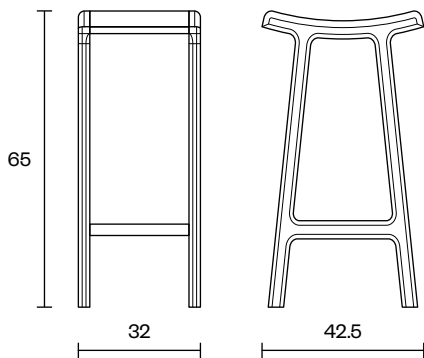

Kyoto

Counter Stool

Kyoto Counter Stool is a chair intended for kitchen islands. Its design is pleasingly simple and therefore makes it suitable for different types of environments, since the chair is not intended to be the distracting centrepiece, but rather a complement and a subtle frame to every space. It can be made in either beech, or oak wood.

Design	Zoran Jedrejčić
Dimensions	42.5x32x65 cm (Seater Height 45 cm)
Weight	4.4 - 5.2 kg
Wood & Plywood choice	<ul style="list-style-type: none"> • Beech - Natural / Colored • Oak - Natural
Combinations	<ul style="list-style-type: none"> • Wooden Counter Stool
Packaging Info	5 Layer Cardboard Box <ul style="list-style-type: none"> • Max. per Box: 1 Couter Stool • Gross Weight: Ca. 5.6 - 6.4 kg • Volume: 0.11 m³ • Box Size: 68x45x34 cm