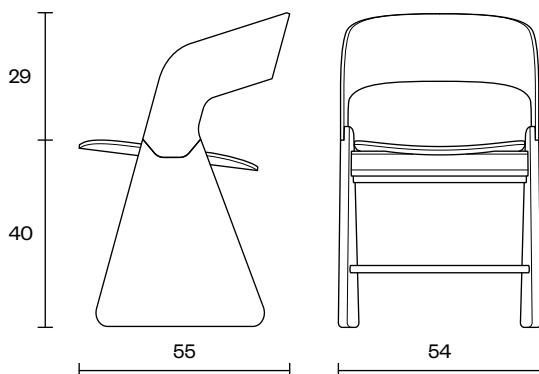

Lavi

Easy Chair

Lavi Easy Chair has the recognisable form of the entire Lavi collection. Its lines are stable and harmonious, with attractive details and characteristic legs. The Lavi is an aesthetically exciting piece, as its legs are designed to look differently when observed frontally and sideways.

Design	Zoran Jedrejčić
Dimensions	54x55x69 cm (Seater Height 40 cm)
Weight	10.4 - 11.2 kg
Wood & Plywood choice	<ul style="list-style-type: none"> • Beech - Natural / Colored • Oak - Natural
Combinations	<ul style="list-style-type: none"> • Wooden Easy Chair with upholstered seater & back part
Packaging Info	5 Layer Cardboard Box <ul style="list-style-type: none"> • Max. per Box: 1 Easy Chair • Gross Weight: Ca. 12.3 - 13.1 kg • Volume: 0.22 m³ • Box Size: 71x56x56 cm