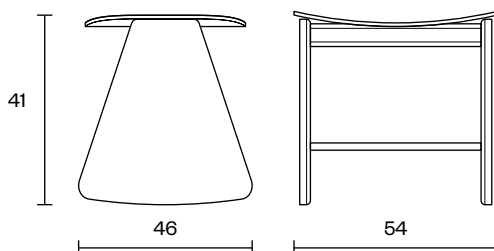

Lavi

Footrest

Lavi Footrest is simultaneously simple and striking. This piece of furniture will easily fit different types of environments. Lavi Footrest has a harmonious, stable and sculptural, eye-catching line. It can be made in either beech, or oak wood.

Design	Zoran Jedrejčić
Dimensions	54x46x41 cm (Seater Height 40 cm)
Weight	9.0 - 10.1 kg
Wood & Plywood choice	<ul style="list-style-type: none"> • Beech - Natural / Colored • Oak - Natural
Combinations	<ul style="list-style-type: none"> • Wooden Footrest with upholstered seater part
Packaging Info	5 Layer Cardboard Box <ul style="list-style-type: none"> • Max. per Box: 1 Footrest • Gross Weight: Ca. 10.3 - 11.1 kg • Volume: 0.11 m³ • Box Size: 55x48x43 cm