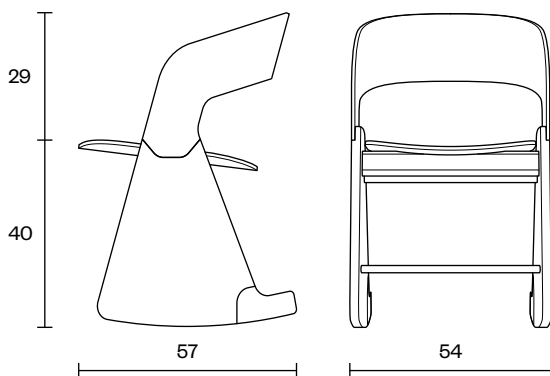

## Rocking Easy Chair

Lavi Rocking Easy Chair, with its exceptional comfort, is a perfect example of this type of chair. Its attractive details and recognisable legs secure it the status of an “unusual” piece of furniture. The chair is made in either beech, or oak wood, with optionally upholstered seat and back.

<b>Design</b>	Zoran Jedrejčić
<b>Dimensions</b>	54x57x60 cm (Seater Height 40 cm)
<b>Weight</b>	10.2 - 11.0 kg
<b>Wood &amp; Plywood choice</b>	<ul style="list-style-type: none"> <li>• Beech - Natural / Colored</li> <li>• Oak - Natural</li> </ul>
<b>Combinations</b>	<ul style="list-style-type: none"> <li>• Wooden Rocking Easy Chair with upholstered seater &amp; back part</li> </ul>
<b>Packaging Info</b>	5 Layer Cardboard Box <ul style="list-style-type: none"> <li>• Max. per Box: 1 Easy Chair</li> <li>• Gross Weight: Ca. 12.2 - 13.0 kg</li> <li>• Volume: 0.25 m<sup>3</sup></li> <li>• Box Size: 71x60x60 cm</li> </ul>