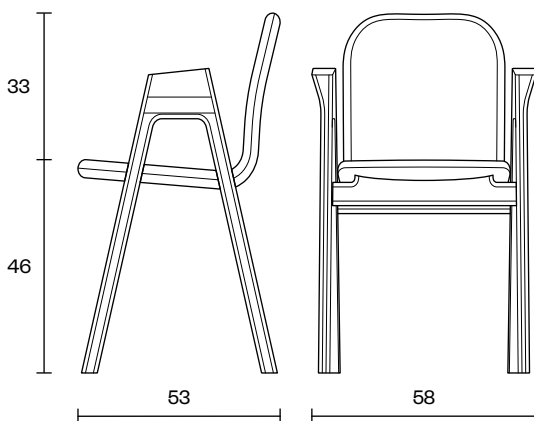

# Split

## Dining Chair Stackable

Split Dining Chair is exceptionally light and therefore suitable for manipulation and transport. Its modern and exciting design imbues every space and environment with energy. The combination of wooden armrests and upholstered parts makes Split leave the impression of a retouched classical piece of furniture.

<b>Design</b>	Zoran Jedrejčić
<b>Dimensions</b>	58x53x79 cm (Seater Height 46 cm)
<b>Weight</b>	6.6 - 7.4 kg
<b>Wood &amp; Plywood choice</b>	<ul style="list-style-type: none"> <li>• Beech - Natural / Colored</li> <li>• Oak - Natural</li> </ul>
<b>Combinations</b>	<ul style="list-style-type: none"> <li>• Wooden Armchair with upholstered seater &amp; back part</li> </ul>
<b>Packaging Info</b>	<ul style="list-style-type: none"> <li>• 5 Layer Cardboard Box</li> <li>• Max. per Box: 2 Chairs</li> <li>• Gross Weight: Ca. 8.7 - 9.5 kg</li> <li>• Volume: 0.28 m<sup>3</sup></li> <li>• Box Size: 81x60x57 cm</li> </ul>