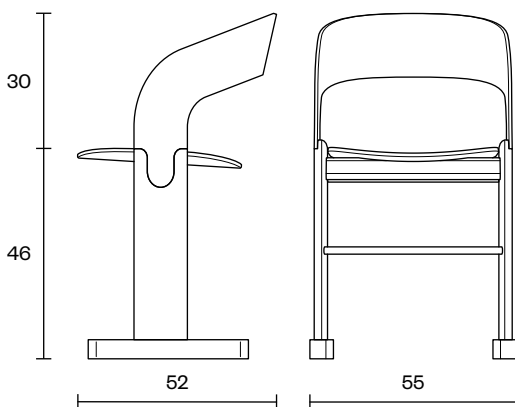

Ugly

Dining Chair

Ugly is a dining chair of superior comfort. It has a characteristic line, where the leg and the armrest are integrated into a single whole, while the additional foot creates a specific visual rhythm. It is equally suitable for public and private contexts, while its unexpected design lends character to any space.

Design	Zoran Jedrejčić
Dimensions	55x52x76 cm (Seater Height 46 cm)
Weight	7.1 - 7.7 kg
Wood & Plywood choice	<ul style="list-style-type: none"> • Beech - Natural / Colored • Oak - Natural
Combinations	<ul style="list-style-type: none"> • Wooden Chair with upholstered seater part
Packaging Info	5 Layer Cardboard Box <ul style="list-style-type: none"> • Max. per Box: 1 Chair • Gross Weight: Ca. 9.1 - 9.9 kg • Volume: 0.24 m³ • Box Size: 78x56x56 cm