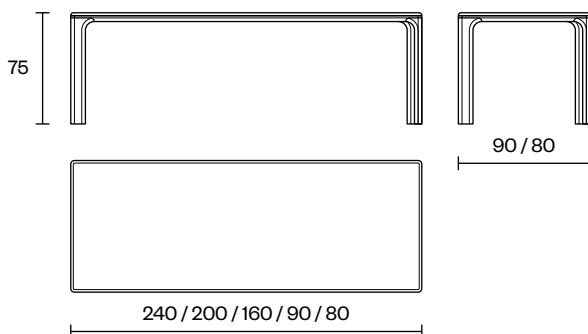

Mirage - Bold Dining Table

Mirage Bold Dining Table is a variation of the Mirage Dining Table with additionally reinforced wooden structure. The technical solution which lends this piece additional sturdiness is incorporated in the table's design, making the Mirage Bold a striking element of the interior. The marble can be either black or white, and the wooden structure made of either beech or oak.

Design	Zoran Jedrejčić
Possible Dimensions	240/200/160/90x90, 80x80 - H75cm
Weight	/ 54 / 48.4 / 35.6 / 33.5 kg
Wooden Structure choice	<ul style="list-style-type: none"> • Beech - Natural / Colored • Oak - Natural
Tabletop choice	<ul style="list-style-type: none"> • Beech - Natural / Colored • Oak - Natural • Marble - White / Black • Plywood & Egger Foil
Dismantling Table	Yes
Packaging Info	<p>5 Layer Cardboard Box</p> <ul style="list-style-type: none"> • Max. per Box: 1 Table • Gross Weight: Ca. / 57 / 50.8 / 37.3 / 34.9 kg • Volume: / 0.17 / 0.15 / 0.1 / 0.09 m³ • Box Size: <ul style="list-style-type: none"> 201x91x7 / 82x33x17 cm 161x91x7 / 82x33x17 cm 91x91x7 / 82x33x17 cm 81x81x7 / 82x33x17 cm