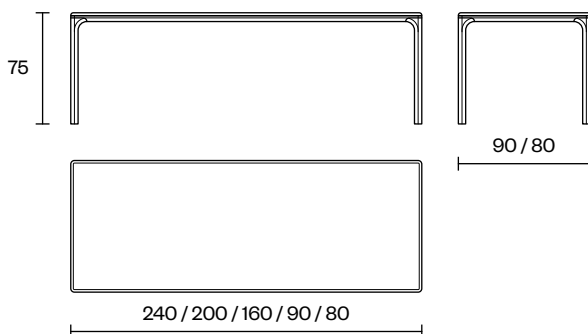

Mirage

Dining Table

Mirage Dining Table is the representative exponent of the entire series. The table is of classic design, yet it corresponds to the needs of modern lifestyle. The understated and subtle design of its wooden structure make it visually unassuming, while the marble top adds stability and aesthetic value.

Design	Zoran Jedrejčić
Possible Dimensions	240/200/160/90x90, 80x80 - H75cm
Weight	/ 47.5 / 42.2 / 31.6 / 29.5 kg
Wooden Structure choice	<ul style="list-style-type: none"> • Beech - Natural / Colored • Oak - Natural
Tabletop choice	<ul style="list-style-type: none"> • Beech - Natural / Colored • Oak - Natural • Marble - White / Black • Plywood & Egger Foil
Dismantling Table	Yes
Packaging Info	5 Layer Cardboard Box <ul style="list-style-type: none"> • Max. per Box: 1 Table • Gross Weight: Ca. / 50.3 / 44.5 / 33.6 / 30.8 kg • Volume: / 0.15 / 0.12 / 0.08 / 0.07 m³ • Box Size: <ul style="list-style-type: none"> 201x91x7 / 82x23x13 cm 161x91x7 / 82x23x13 cm 91x91x7 / 82x23x13 cm 81x81x7 / 82x23x13 cm