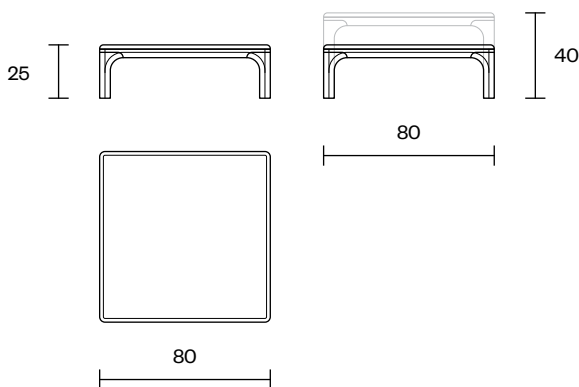

Mirage L

Coffee Table

Mirage Coffee Table L is the table with the largest dimensions within the series. The need for three different sizes occurred due to the fact that the Mirage series is used in different types of spaces. The design is simple in the best sense of the word, yet it is simultaneously modern and classic, the trait which makes the Mirage easy to combine, while leaving a strong impression in any context.

Design	Zoran Jedrejčić
Possible Dimensions	80x80 - H25/40cm
Weight	17 / 18.5 kg
Wooden Structure choice	<ul style="list-style-type: none"> • Beech - Natural / Colored • Oak - Natural
Tabletop choice	<ul style="list-style-type: none"> • Beech - Natural / Colored • Oak - Natural • Marble - White / Black • Plywood & Egger Foil
Dismantling Coffee Table	Yes
Packaging Info	5 Layer Cardboard Box <ul style="list-style-type: none"> • Max. per Box: 1 Table • Gross Weight: Ca. 18.9 / 20.4 kg • Volume: 0.17 / 0.27 m³ • Box Size: 81x81x26/41 cm