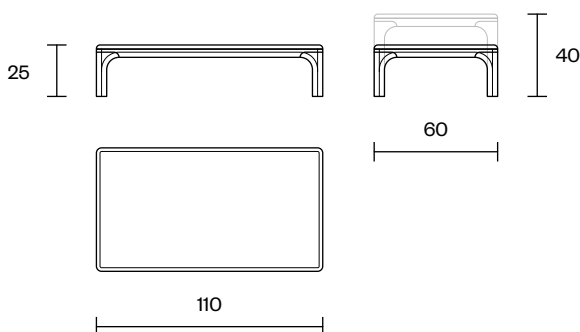

Mirage M

Coffee Table

The entire Mirage series of coffee tables is inspired with the need to create classic, simple and timeless pieces of furniture which could easily fit different interiors. Mirage M is of compact dimensions, making it stable and visually unassuming. Its marble top can be either black or white.

Design	Zoran Jedrejčić
Possible Dimensions	110x60 - H25/40cm
Weight	17 / 18 kg
Wooden Structure choice	<ul style="list-style-type: none"> • Beech - Natural / Colored • Oak - Natural
Tabletop choice	<ul style="list-style-type: none"> • Beech - Natural / Colored • Oak - Natural • Marble - White / Black • Plywood & Egger Foil
Dismantling Coffee Table	Yes
Packaging Info	5 Layer Cardboard Box <ul style="list-style-type: none"> • Max. per Box: 1 Table • Gross Weight: Ca. 18.9 / 19.9 kg • Volume: 0.17 / 0.27 m³ • Box Size: 81x61x26/41 cm