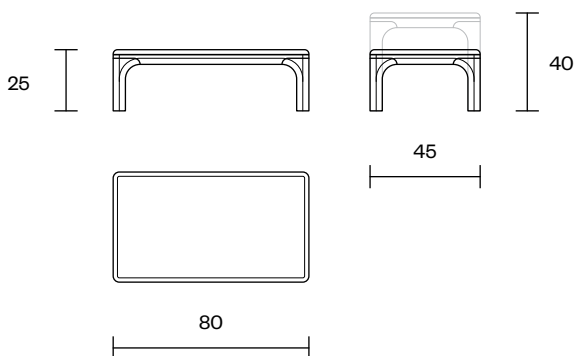

Mirage S

Coffee Table

Mirage S is a wooden coffee table of understated, thoroughly simple design, where the marble top adds a touch of luxury. Mirage falls into the category of lower tables, which makes it visually stable. The wooden structure can be made of either beech, or oak and it is extremely sturdy and durable, which makes the Mirage suitable for hotel lobbies, restaurants and other public spaces.

Design	Zoran Jedrejčić
Possible Dimensions	80x45 - H25/40cm
Weight	11.5 / 12.5 kg
Wooden Structure choice	<ul style="list-style-type: none"> • Beech - Natural / Colored • Oak - Natural
Tabletop choice	<ul style="list-style-type: none"> • Beech - Natural / Colored • Oak - Natural • Marble - White / Black • Plywood & Egger Foil
Dismantling Coffee Table	Yes
Packaging Info	5 Layer Cardboard Box <ul style="list-style-type: none"> • Max. per Box: 1 Table • Gross Weight: Ca. 13.4 / 14.4 kg • Volume: 0.1 / 0.15 m³ • Box Size: 81x46x26/41 cm