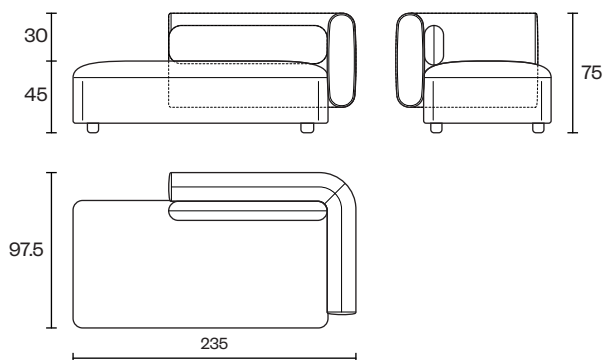

Obla

Chaise Longue (L/R)

Obla Chaise Longue is developed from the idea of a piece of furniture of utmost comfort, which invites rest and relaxation. The dimensions are compact and seemly, and the chaise longue is thus comfortable, as well as adaptable for any kind of space which might require this type of furniture.

Design	Zoran Jedrejčić
Dimensions	97.5x177.5x75cm (Seater Height 45cm)
Weight	46 kg
Structure	Multilayer Plywood
Suspension	Elastic Webbing
Seat & Backrest	HR Foam, Polyester Wadding
Cushions	HR Foam, Polyester Wadding
Legs	<ul style="list-style-type: none"> • Beech - Natural / Colored • Oak - Natural
Upholstery	Fabric
Packaging Info	5 Layer Cardboard Box <ul style="list-style-type: none"> • Max. per Box: 1 Chaise Longue • Gross Weight: Ca. 53 kg • Volume: 1.4 m³ • Box Size: 179x99x76 cm