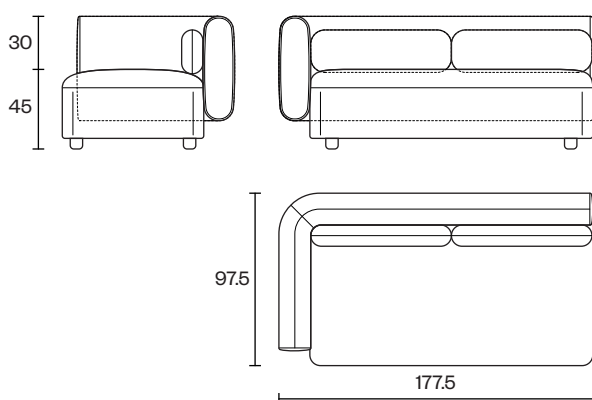

## End Unit (L/R)

Obla End Unit is a modular and comfortable sofa which comes with cushions which provide additional sitting comfort. The open-ended form of this Obla sofa is simple and harmonious, with understated highlights that make it a striking piece of furniture.

<b>Design</b>	Zoran Jedrejčić
<b>Dimensions</b>	177.5x97.5x75cm (Seater Height 45cm)
<b>Weight</b>	56 kg
<b>Structure</b>	Multilayer Plywood
<b>Suspension</b>	Elastic Webbing
<b>Seat &amp; Backrest</b>	HR Foam, Polyester Wadding
<b>Cushions</b>	HR Foam, Polyester Wadding
<b>Legs</b>	<ul style="list-style-type: none"> <li>• Beech - Natural / Colored</li> <li>• Oak - Natural</li> </ul>
<b>Upholstery</b>	Fabric
<b>Packaging Info</b>	5 Layer Cardboard Box <ul style="list-style-type: none"> <li>• Max. per Box: 1 End Unit</li> <li>• Gross Weight: Ca. 63 kg</li> <li>• Volume: 1.4 m<sup>3</sup></li> <li>• Box Size: 179x99x76 cm</li> </ul>