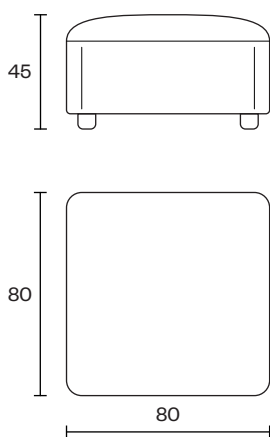

Obla Pouf

Obla Pouf is derived from the idea dominating the entire series and may be an addition to the sofa, or a separate piece of furniture. The pouf is of harmonious, simple and stylised design. The Obla Pouf's wooden structure can be made in either beech or oak.

Design	Zoran Jedrejčić
Dimensions	80x80x45cm
Weight	18 kg
Structure	Multilayer Plywood
Suspension	Elastic Webbing
Seat & Backrest	HR Foam, Polyester Wadding
Cushions	HR Foam, Polyester Wadding
Legs	<ul style="list-style-type: none"> • Beech - Natural / Colored • Oak - Natural
Upholstery	Fabric
Packaging Info	5 Layer Cardboard Box <ul style="list-style-type: none"> • Max. per Box: 1 Pouf • Gross Weight: Ca. 21 kg • Volume: 0.3 m³ • Box Size: 81x81x46 cm