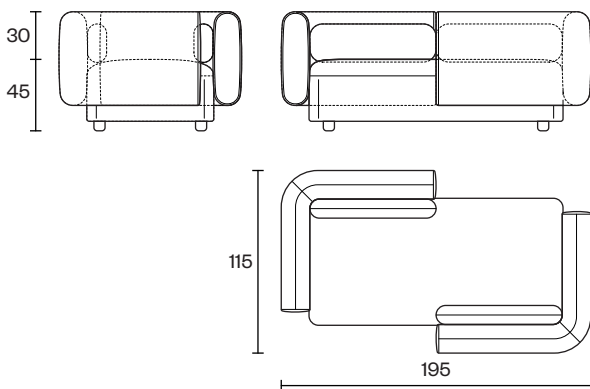

Obla

Two seater Reflect Sofa

Obla Reflect Two-Seater is a modular sofa with two backs facing one another. It has characteristic contours which represent a persistent interplay of forms. The Obla is highly comfortable and suitable for all types of interiors.

Design	Zoran Jedrejčić
Dimensions	195x115x75cm (seater Height 45cm)
Weight	65 kg
Structure	Multilayer Plywood
Suspension	Elastic Webbing
Seat & Backrest	HR Foam, Polyester Wadding
Cushions	HR Foam, Polyester Wadding
Legs	<ul style="list-style-type: none"> • Beech - Natural / Colored • Oak - Natural
Upholstery	Fabric
Packaging Info	5 Layer Cardboard Box <ul style="list-style-type: none"> • Max. per Box: 1 Sofa • Gross Weight: Ca. 75 kg • Volume: 1.73 m³ • Box Size: 196x116x76 cm