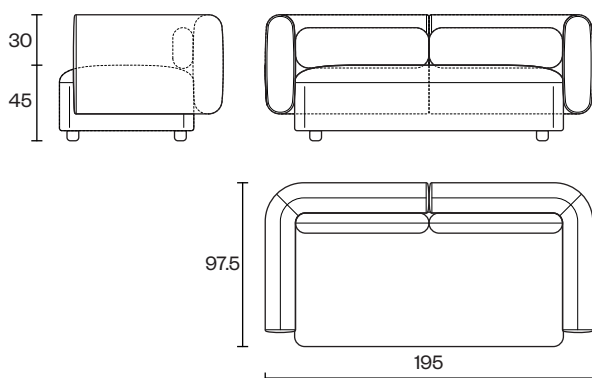

Obla

Two seater Sofa

Obla Two-Seater classic sofa has harmonious contours, therefore elevating every space accommodating it. Due to its compact dimensions, it is equally suitable for every type of space. The Obla is an aesthetically understated piece which does not congest the interior.

| | |
|----------------------------|--|
| Design | Zoran Jedrejčić |
| Dimensions | 195x97.5x75cm (Seater Height 45cm) |
| Weight | 65 kg |
| Structure | Multilayer Plywood |
| Suspension | Elastic Webbing |
| Seat & Backrest | HR Foam, Polyester Wadding |
| Cushions | HR Foam, Polyester Wadding |
| Legs | <ul style="list-style-type: none"> • Beech - Natural / Colored • Oak - Natural |
| Upholstery | Fabric |
| Packaging Info | 5 Layer Cardboard Box <ul style="list-style-type: none"> • Max. per Box: 1 Sofa • Gross Weight: Ca. 73 kg • Volume: 1.5 m³ • Box Size: 196x99x76 cm |