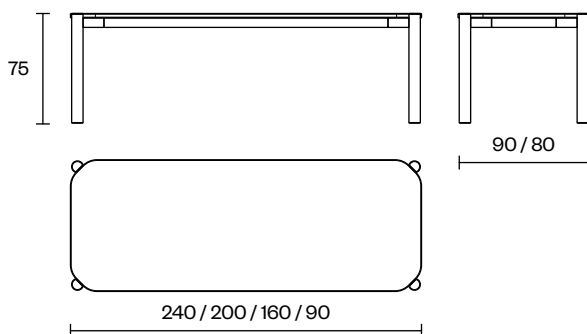

Solid - Bold Dining Table

Solid Bold Dining Table is a more striking variation of a classic dining table. Its structure could be additionally reinforced with metal joints. The Solid Bold possesses subtle details such as rounded edges, lending this piece of furniture particular distinctiveness.

Design	Zoran Jedrejčić
Possible Dimensions	240/200/160/90x90, 80x80 - H75 cm
Weight	73 / 64 / 55 / 39 / 35 kg
Wooden Structure choice	<ul style="list-style-type: none"> • Beech - Natural / Colored • Oak - Natural
Tabletop choice	<ul style="list-style-type: none"> • Beech - Natural / Colored • Oak - Natural • Plywood & Egger Foil
Metal Connector choice	<ul style="list-style-type: none"> • Metal - Powder Coated / Black
Dismantling Table	Yes
Packaging Info	<ul style="list-style-type: none"> • 5 Layer Cardboard Box • Max. per Box: 1 Table • Gross Weight: Ca. 76.1 / 66.6 / 57.1 / 57.1 / 36 kg • Volume: 36 / 0.22 / 0.18 / 0.1 / 0.08 m³ • Box Size: <ul style="list-style-type: none"> 241x91x12 cm 201x91x12 cm 161x91x12 cm 91x91x12 cm 81x81x12 cm