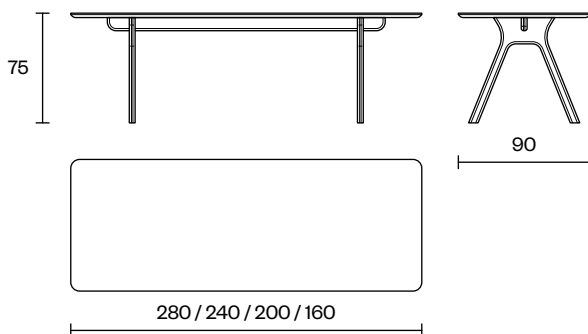

# Step Dining Table

Step Dining Table is visually light and unassuming piece of furniture. Its classic rectangular structure is enriched with subtle details, such as lightly rounded edges and characteristic legs with subtle joints. Step Dining Table can be made in either beech, or oak.

<b>Design</b>	Zoran Jedrejčić
<b>Possible Dimensions</b>	280/240/200/160x90 - H75cm
<b>Weight</b>	73.4 / 65 / 51.6 / 48.3 kg
<b>Wooden Structure choice</b>	<ul style="list-style-type: none"> <li>• Beech - Natural / Colored</li> <li>• Oak - Natural</li> </ul>
<b>Tabletop choice</b>	<ul style="list-style-type: none"> <li>• Beech - Natural / Colored</li> <li>• Oak - Natural</li> <li>• Plywood &amp; Egger Foil</li> </ul>
<b>Dismantling Table</b>	Yes
<b>Packaging Info</b>	<ul style="list-style-type: none"> <li>• 5 Layer Cardboard Box</li> <li>• Max. per Box: 1 Table</li> <li>• Gross Weight: Ca. 76.8 / 76.8 / 54.1 / 52.2 kg</li> <li>• Volume: 0.21 / 0.17 / 0.15 / 0.12 m<sup>3</sup></li> <li>• Box Size: <ul style="list-style-type: none"> <li>281x91x8 cm</li> <li>41x91x8 cm</li> <li>201x91x8 cm</li> <li>161x91x8 cm</li> </ul> </li> </ul>