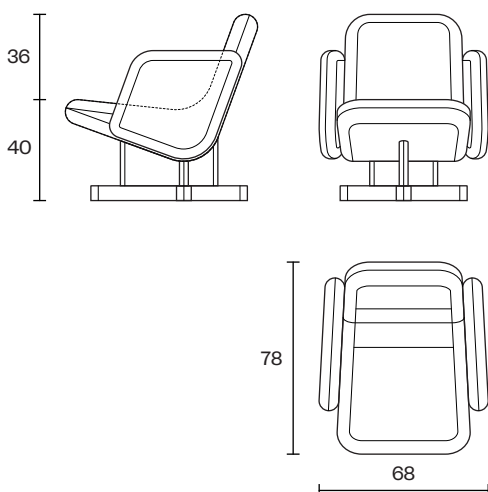

Ugly

Armchair with Armrest

Ugly Armchair with Armrest is of harmonious design and compact dimensions, while the geometry of the armrest makes it visually striking. Ugly is a visually wholesome piece thus easily fitted in different types of spaces. The armchair is upholstered and therefore highly comfortable.

Design	Zoran Jedrejčić
Dimensions	55x78x76cm (Seater Height 40cm)
Weight	20 kg
Structure	Multilayer Plywood
Seat & Backrest	HR Foam, Polyester Wadding
Legs	<ul style="list-style-type: none"> • Beech - Natural / Colored • Oak - Natural
Armrest	HR Foam, Polyester Wadding
Upholstery	Fabric
Packaging Info	5 Layer Cardboard Box <ul style="list-style-type: none"> • Max. per Box: 1 Armchair • Gross Weight: Ca. 23.5 kg • Volume: 0.43 m³ • Box Size: 80x70x77 cm