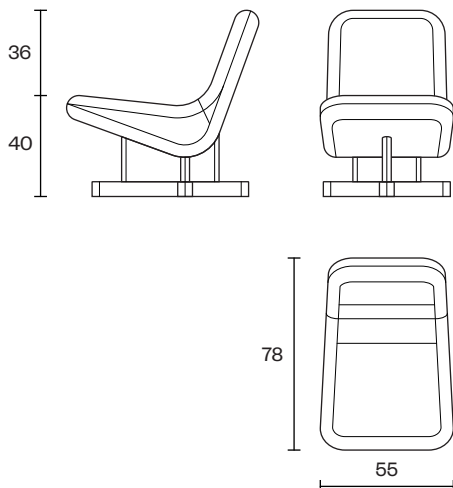

Ugly Armchair

Ugly Armchair has classic and classy design of simple contours. It is visually understated and unassuming, and therefore suitable for both private and public spaces. Ugly Armchair has a low base which, in addition to its characteristic legs, highlights its actual and visual stability.

Design	Zoran Jedrejčić
Dimensions	55x78x76cm (Seater Height 40cm)
Weight	15 kg
Structure	Multilayer Plywood
Seat & Backrest	HR Foam, Polyester Wadding
Legs	<ul style="list-style-type: none"> • Beech - Natural / Colored • Oak - Natural
Upholstery	Fabric
Options	Armrest (L/R)
Packaging Info	5 Layer Cardboard Box <ul style="list-style-type: none"> • Max. per Box: 1 Armchair • Gross Weight: Ca. 118 kg • Volume: 0.35 m³ • Box Size: 80x57x77 cm