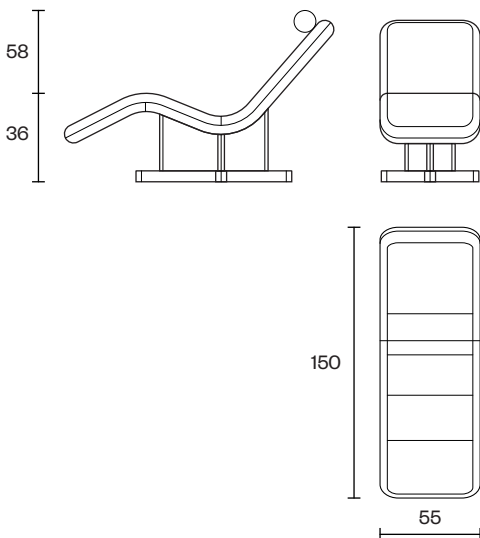

Ugly Chaise Longue

Ugly Chaise Longue is a lounging armchair of harmonious form, subtly accentuated with its headrest. The Chaise Longue is highly comfortable and appropriate for all the spaces that require this type of furniture. The Ugly is visually light and it never intrudes on the harmony of the space.

| | |
|----------------------------|--|
| Design | Zoran Jedrejčić |
| Dimensions | 55x150x94cm (Seater Height 36cm) |
| Weight | 26 kg |
| Structure | Multilayer Plywood |
| Seat & Backrest | HR Foam, Polyester Wadding |
| Legs | <ul style="list-style-type: none"> • Beech - Natural / Colored • Oak - Natural |
| Upholstery | Fabric |
| Options | Cushion - HR Foam, Polyester Wadding, Feather |
| Packaging Info | 5 Layer Cardboard Box <ul style="list-style-type: none"> • Max. per Box: 1 Chaise Longue • Gross Weight: Ca. 31.5 kg • Volume: 0.83 m³ • Box Size: 152x57x96 cm |