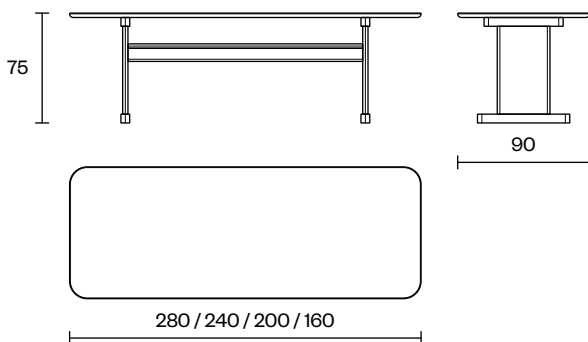

Ugly Dining Table

Ugly extendable dining table has the classic form of a rectangular table with subtly rounded edges. The technical details also function well here as design elements, making the Ugly an attractive and striking piece of furniture. The table can be made in either beech or oak wood.

Design	Zoran Jedrejčić
Possible Dimensions	280/240/200/160x90 - H75cm
Weight	81 / 74 / 65 / 55 kg
Wooden Structure choice	<ul style="list-style-type: none"> • Beech - Natural / Colored • Oak - Natural
Tabletop choice	<ul style="list-style-type: none"> • Beech - Natural / Colored • Oak - Natural • Plywood & Egger Foil
Dismantling Table	Yes
Packaging Info	<ul style="list-style-type: none"> • 5 Layer Cardboard Box • Max. per Box: 1 Table • Gross Weight: Ca. 85 / 77.5 / 68 / 57.5 kg • Volume: 0.26 / 0.23 / 0.21 / 0.18 m³ • Box Size: <ul style="list-style-type: none"> 281x91x7 / 75x64x17 cm 241x91x7 / 75x64x17 cm 201x91x7 / 75x64x17 cm 161x91x7 / 75x64x17 cm