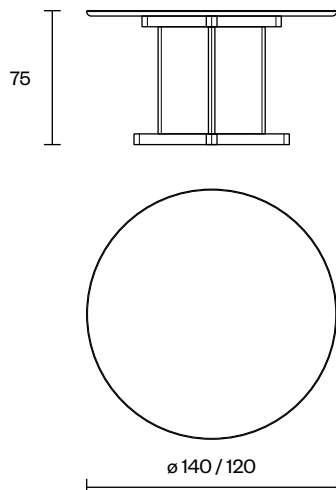

Ugly - Round Dining Table

Ugly Round Dining Table is an eye-catching and visually stable piece of furniture. The Ugly is actually a beautiful table, harmonious and imposing. It can be made in either beech or oak and is extendable.

Design	Zoran Jedrejčić
Possible Dimensions	ø140/120 - H75cm
Weight	60 / 69 kg
Wooden Structure choice	<ul style="list-style-type: none"> • Beech - Natural / Colored • Oak - Natural
Tabletop choice	<ul style="list-style-type: none"> • Beech - Natural / Colored • Oak - Natural • Plywood & Egger Foil
Dismantling Table	Yes
Packaging Info	<ul style="list-style-type: none"> • 5 Layer Cardboard Box • Max. per Box: 1 Table • Gross Weight: Ca. 63 / 73kg • Volume: 0.15 / 0.17 m³ • Box Size: <ul style="list-style-type: none"> 121x121x4 / 68x67x21 cm 141x141x4 / 68x67x21 cm